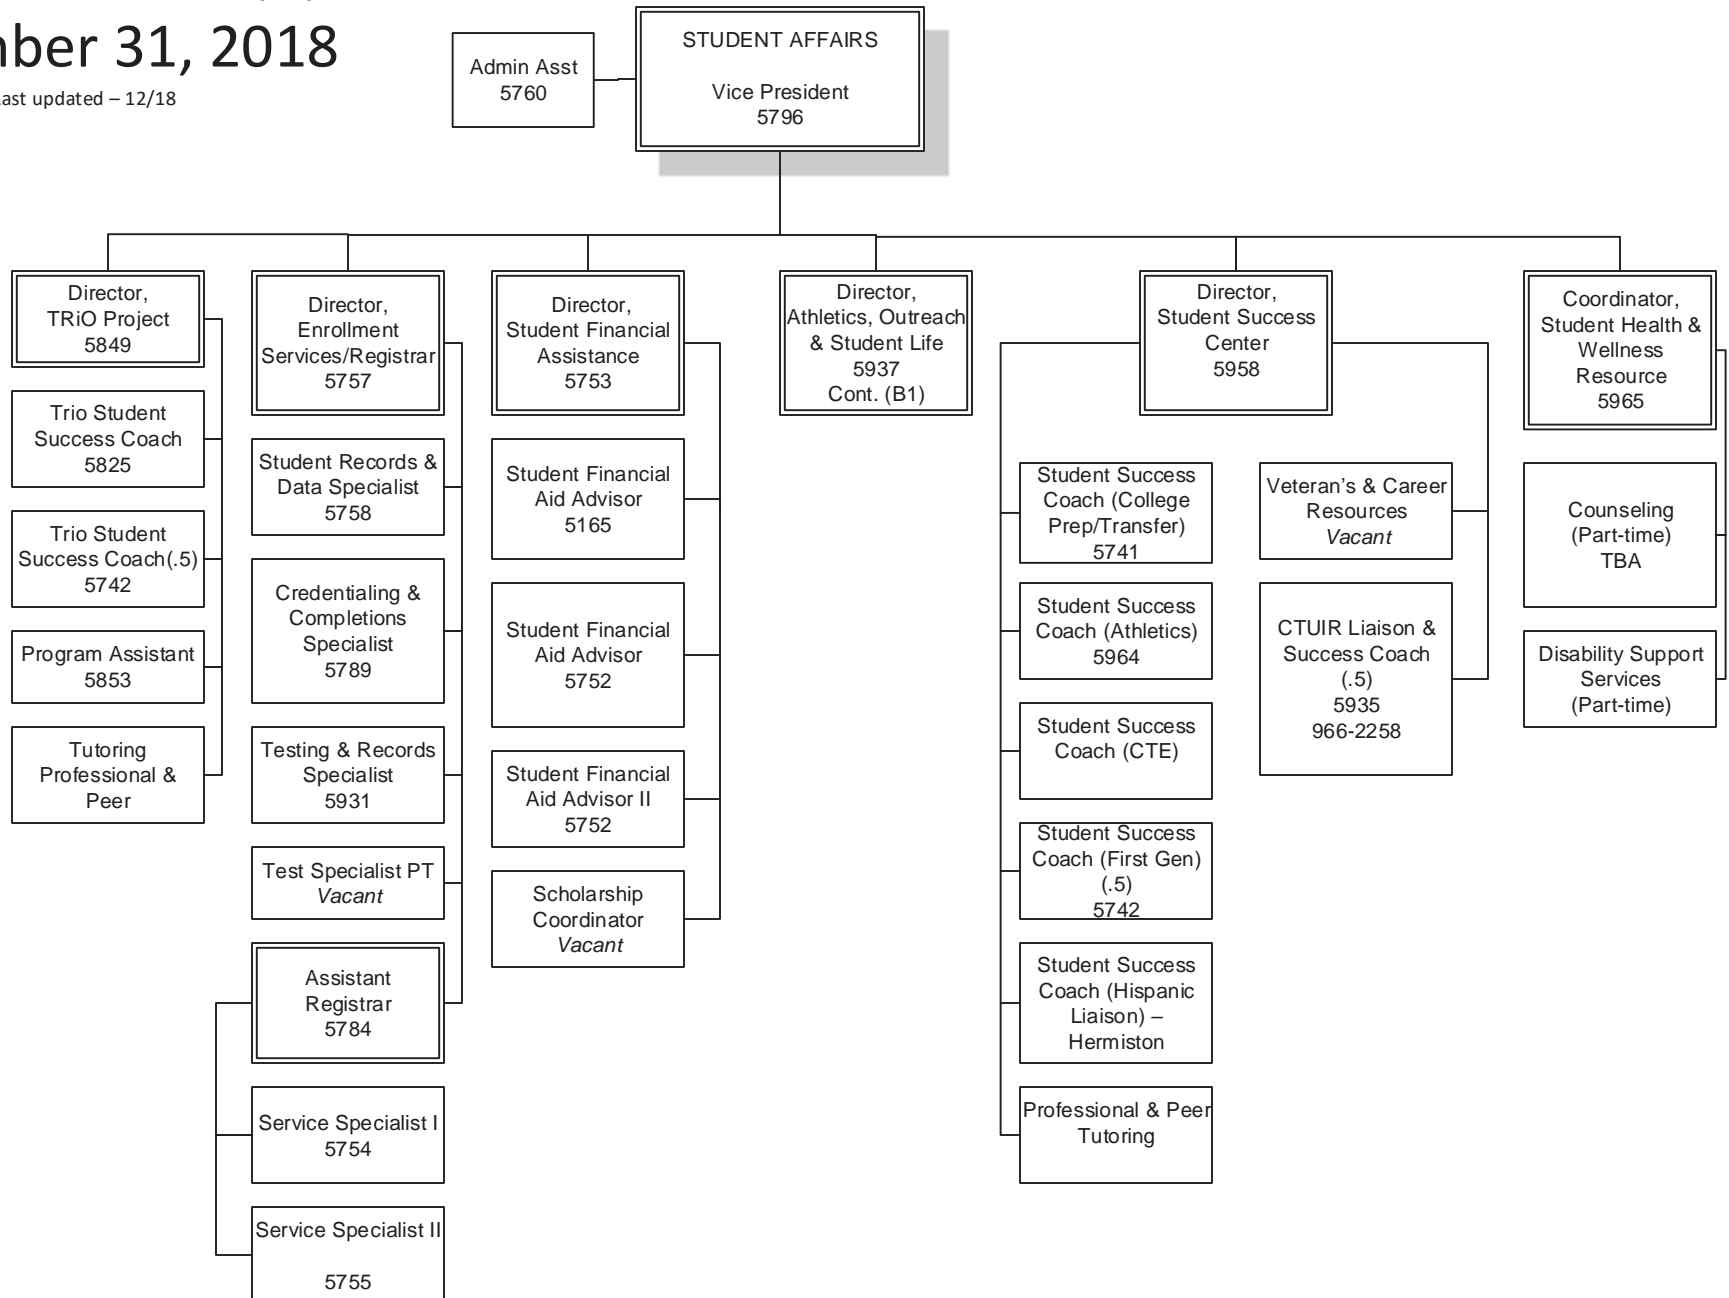

Blue Mountain Community College Org Chart - by 'title' November 1, 2018 Executive Level

Last update – 11/18

BMCC Dept Org Chart

(A) Instruction

November 1, 2018

Last updated – 11/18

BMCC Dept Org Chart

Instruction: CTE & Community Education(A1)

November 1, 2018

Last updated – 11/18

BMCC Dept Org Chart

Instruction: Arts & Sciences (A2)

November 1, 2018

Last updated – 11/18

BMCC Dept Org Chart

Student Affairs (B)

December 31, 2018

Last updated – 12/18

BMCC Dept Org Chart

Student Affairs: Athletics, Outreach, & Student Life (B1)

November 1, 2018

Last updated – 11/18

BMCC Dept. Org Chart Administrative Services (C)

December 31, 2018