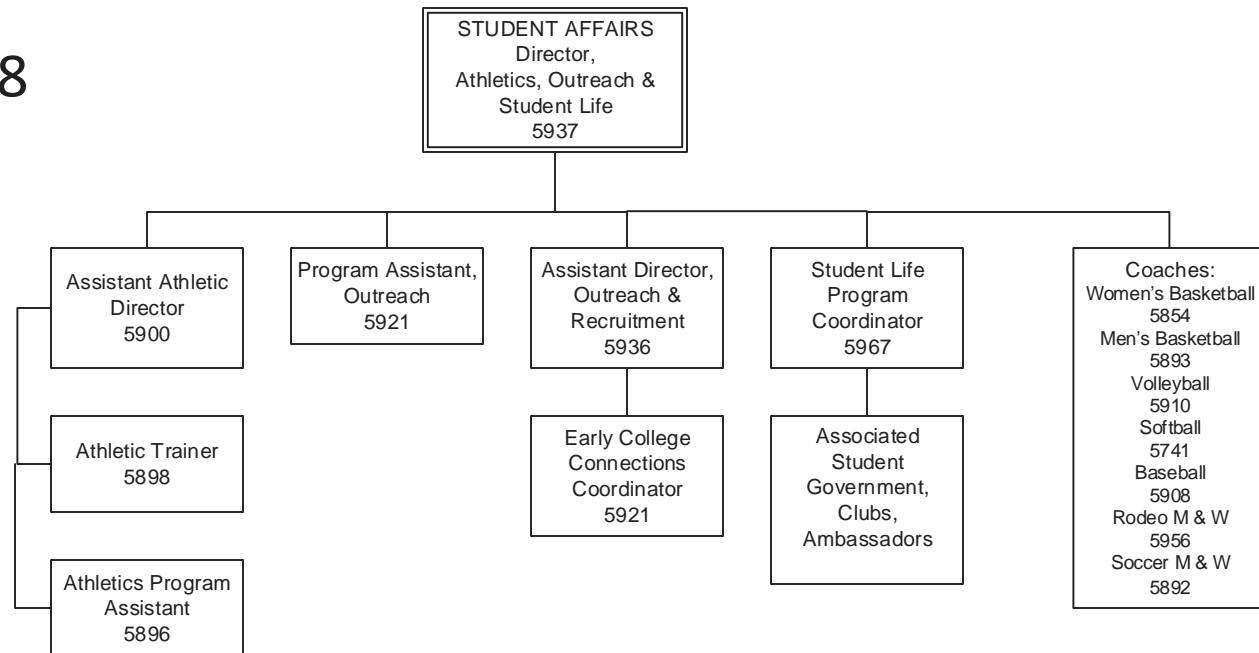

December 31, 2018

Last updated – 12/18

BMCC Dept Org Chart

Student Affairs: Athletics, Outreach, & Student Life (B1)

November 1, 2018

Last updated – 11/18

BMCC Dept. Org Chart Administrative Services (C)

December 31, 2018