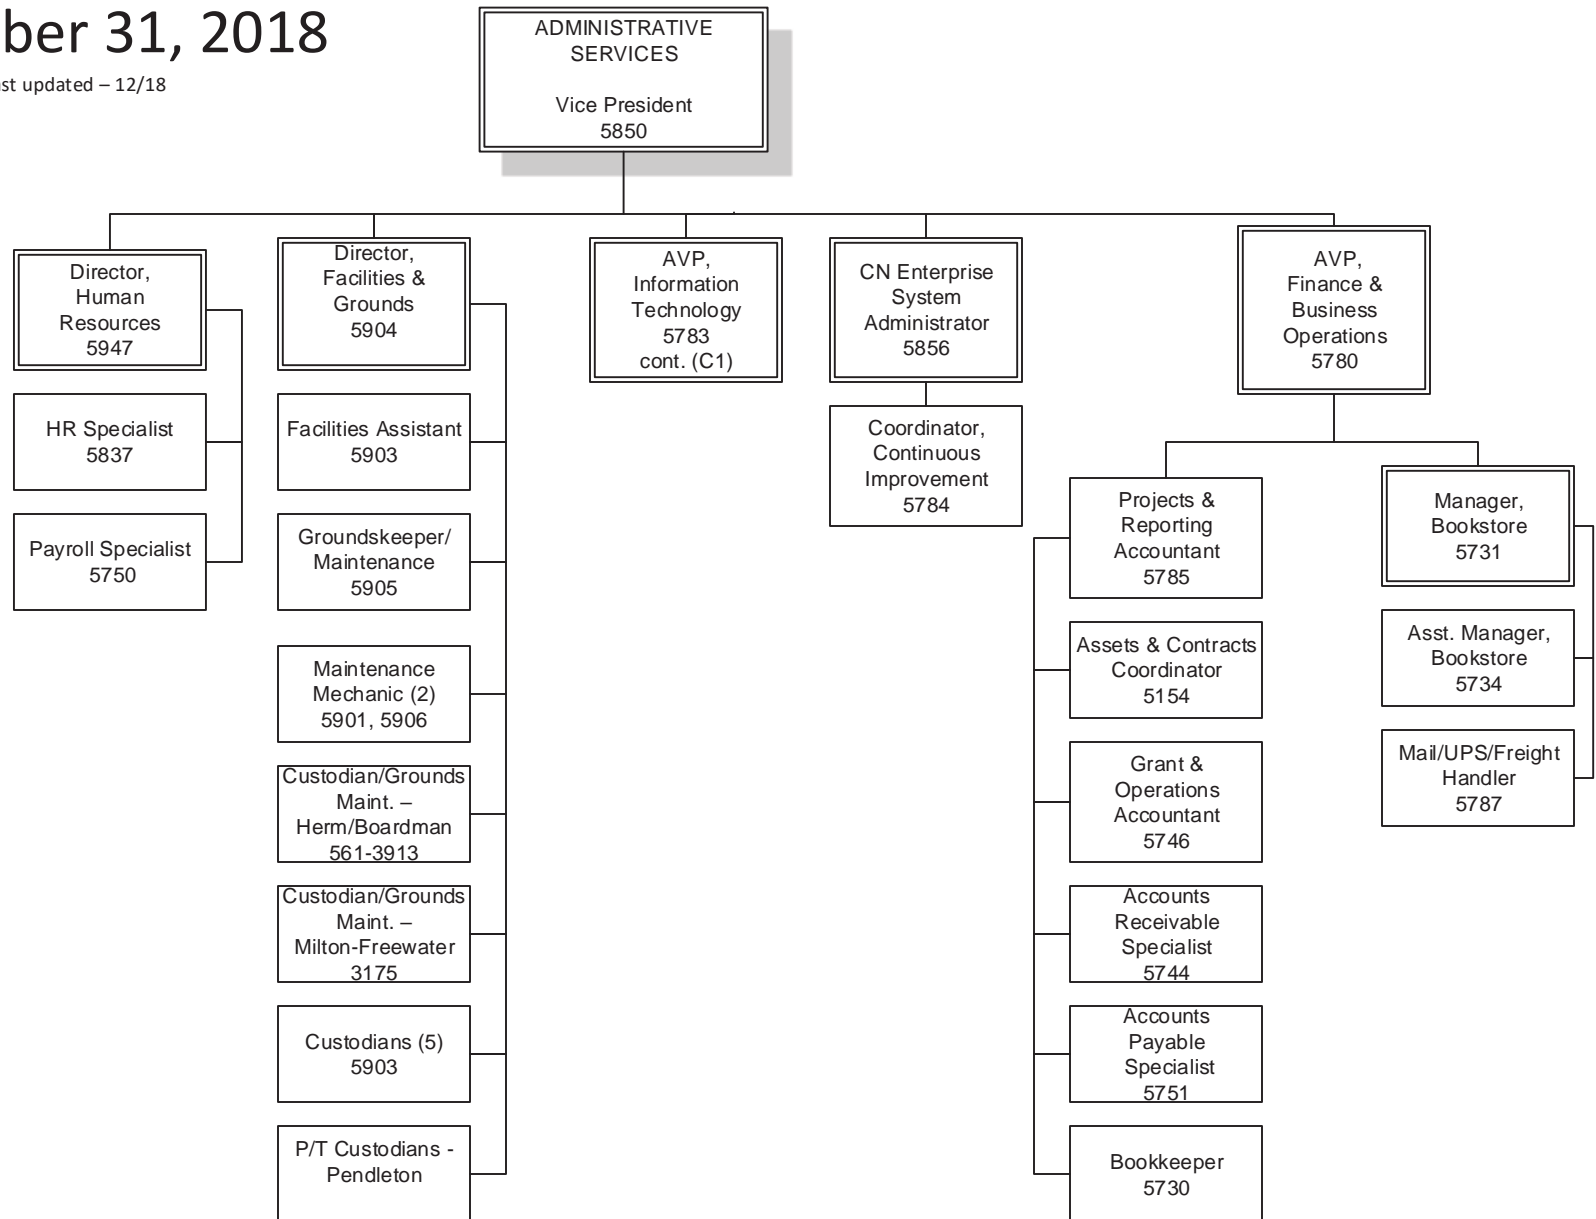

BMCC Dept. Org Chart Administrative Services (C)

December 31, 2018

Last updated – 12/18