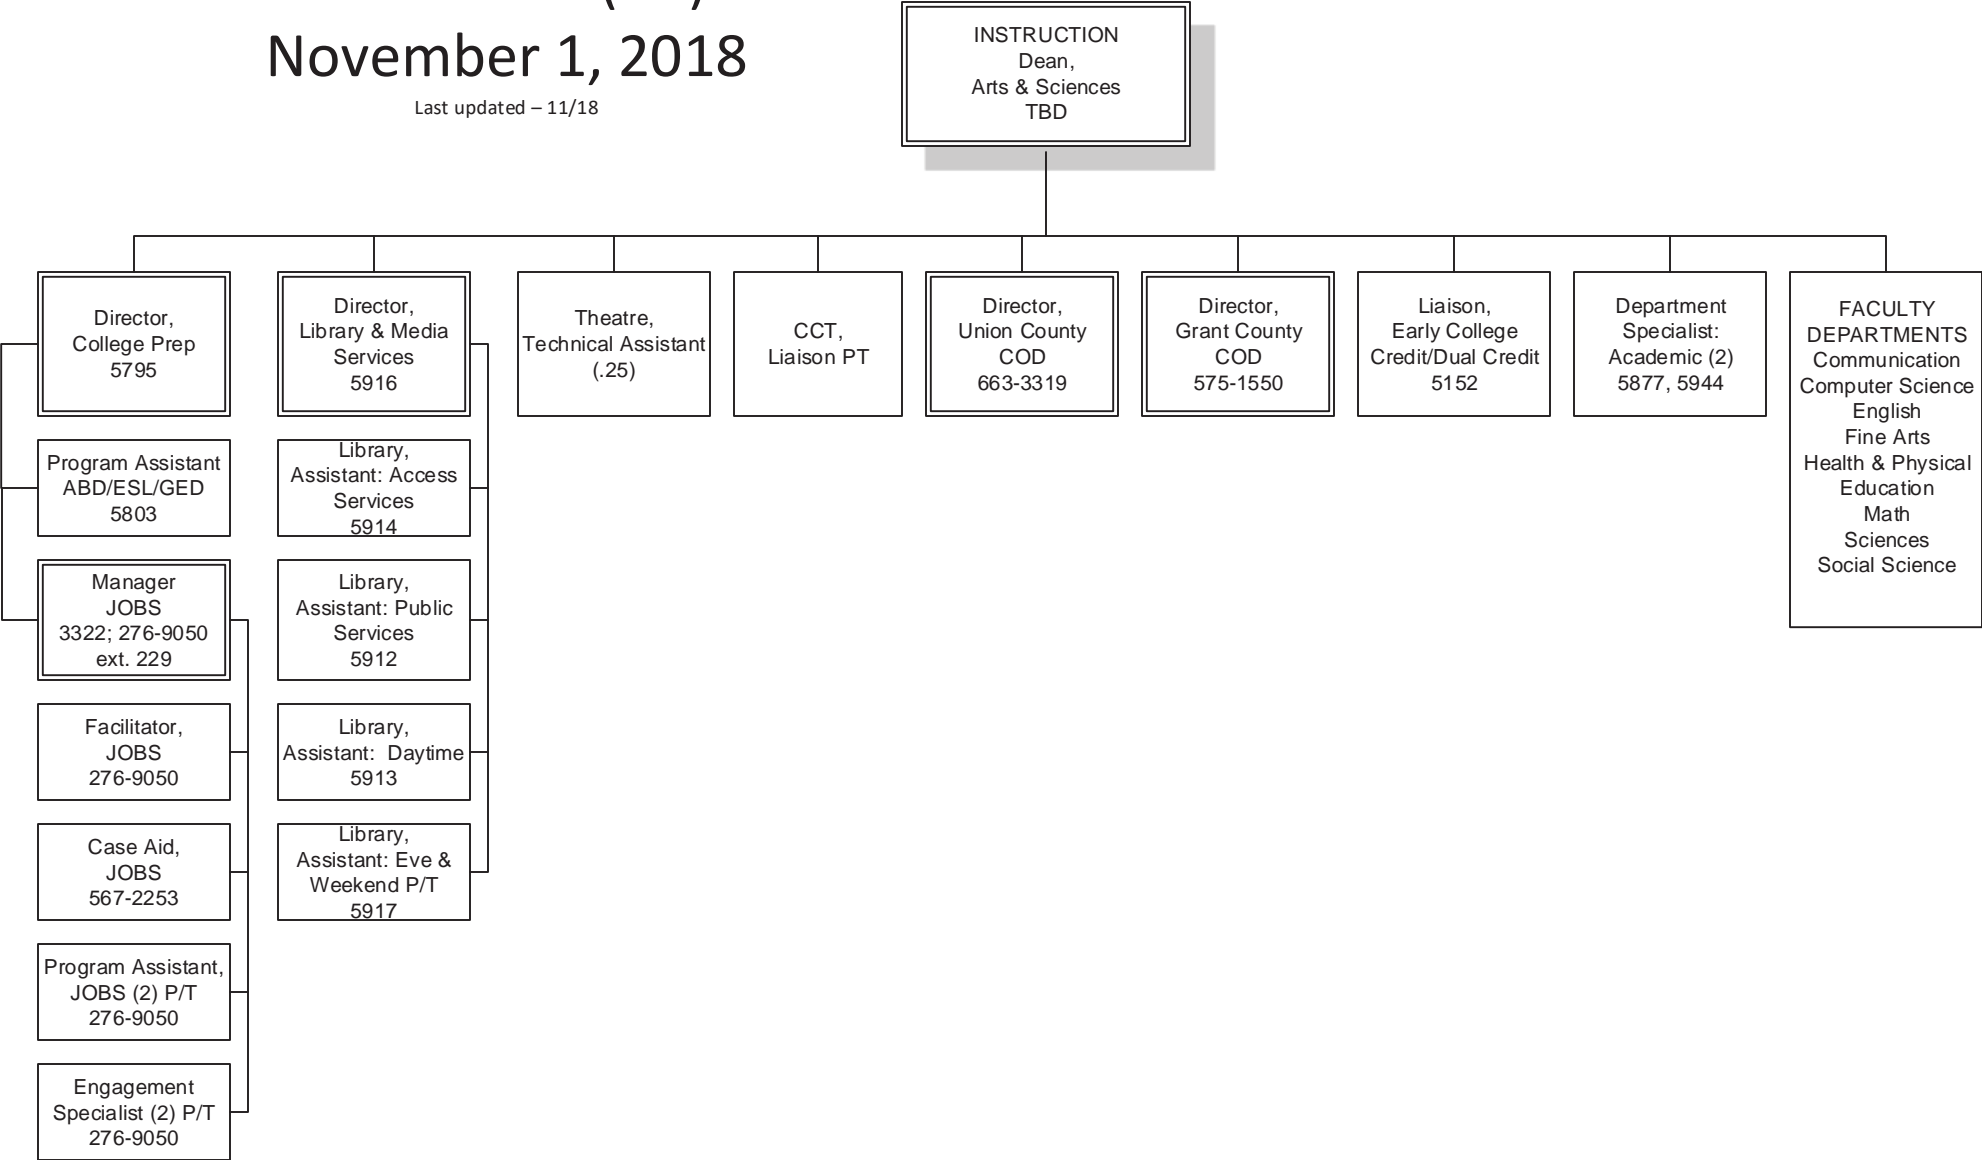

November 1, 2018

Last updated – 11/18

BMCC Dept Org Chart

Instruction: Arts & Sciences (A2)

November 1, 2018

Last updated – 11/18

BMCC Dept Org Chart

Student Affairs (B)

December 31, 2018

Last updated – 12/18

BMCC Dept Org Chart

Student Affairs: Athletics, Outreach, & Student Life (B1)

November 1, 2018

Last updated – 11/18

BMCC Dept. Org Chart Administrative Services (C)

December 31, 2018