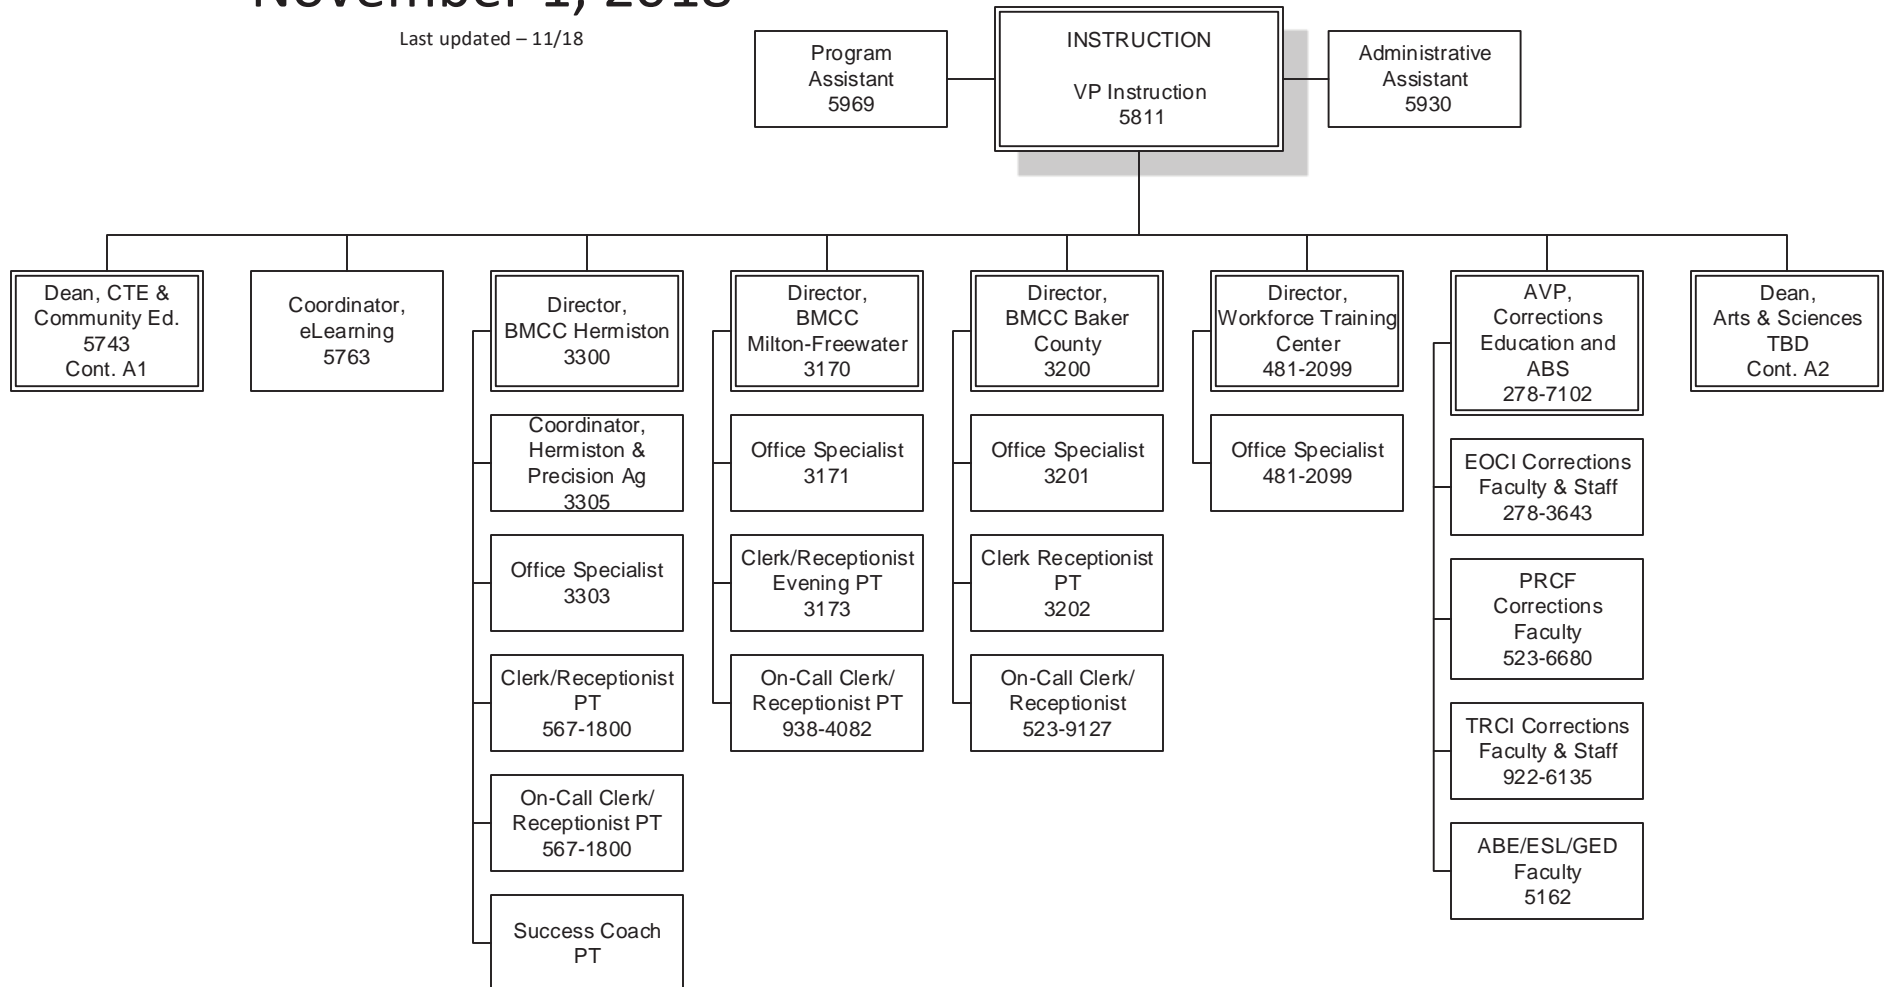

Blue Mountain Community College Org Chart - by 'title' November 1, 2018 Executive Level

Last update – 11/18

BMCC Dept Org Chart

(A) Instruction

November 1, 2018

Last updated – 11/18

BMCC Dept Org Chart

Instruction: CTE & Community Education(A1)

November 1, 2018

Last updated – 11/18

BMCC Dept Org Chart

Instruction: Arts & Sciences (A2)

November 1, 2018

Last updated – 11/18

BMCC Dept Org Chart

Student Affairs (B)