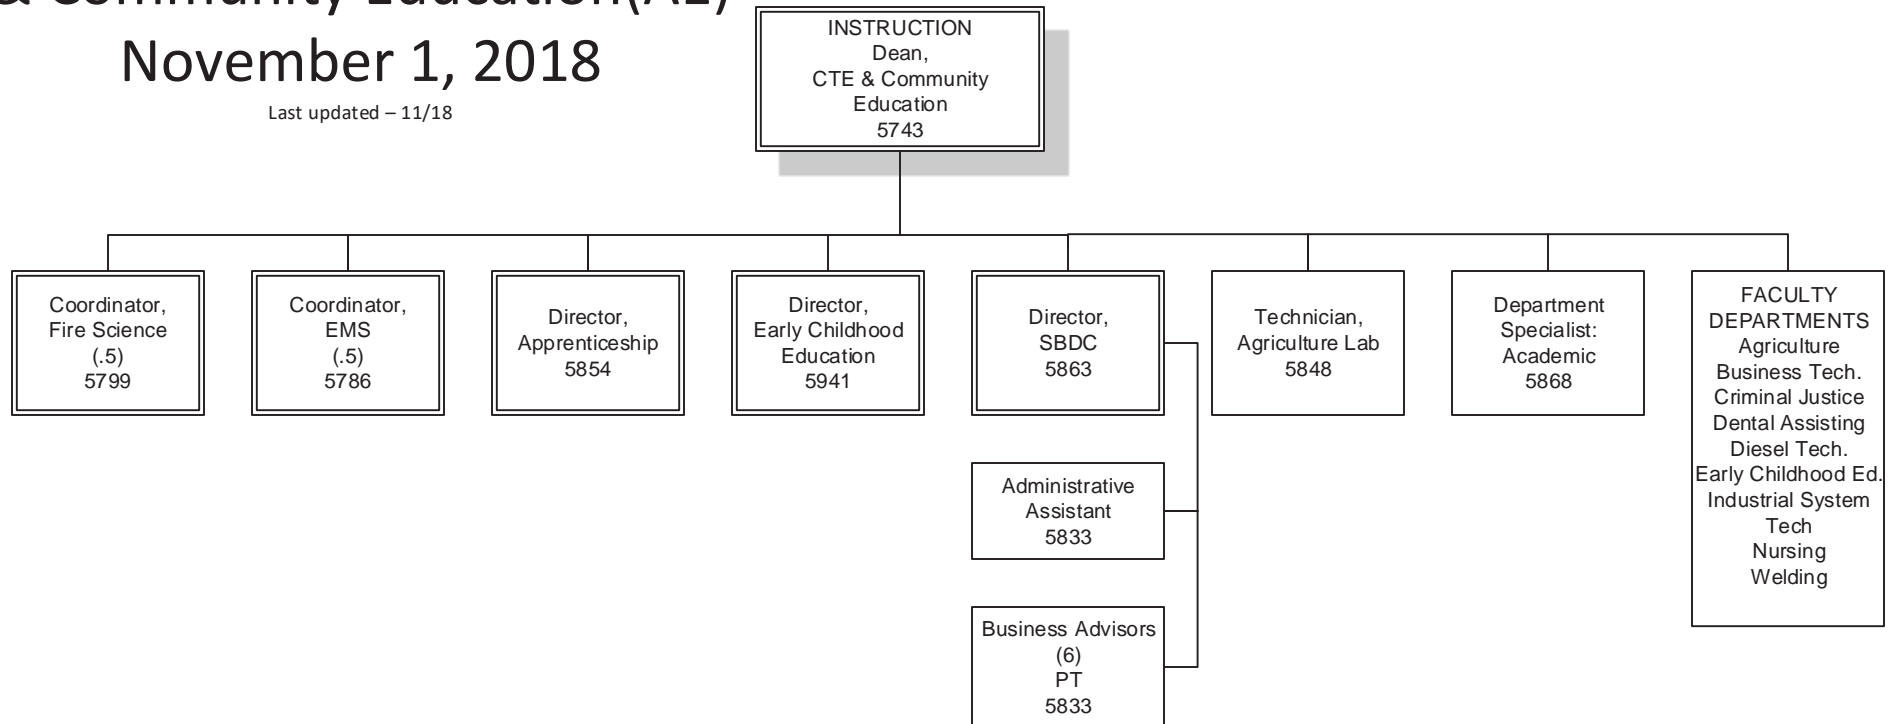

Blue Mountain Community College Org Chart - by 'title' November 1, 2018 Executive Level

Last update – 11/18

BMCC Dept Org Chart

(A) Instruction

November 1, 2018

Last updated – 11/18

BMCC Dept Org Chart

Instruction: CTE & Community Education(A1)

November 1, 2018

Last updated – 11/18

BMCC Dept Org Chart

Instruction: Arts & Sciences (A2)

November 1, 2018

Last updated – 11/18

BMCC Dept Org Chart

Student Affairs (B)