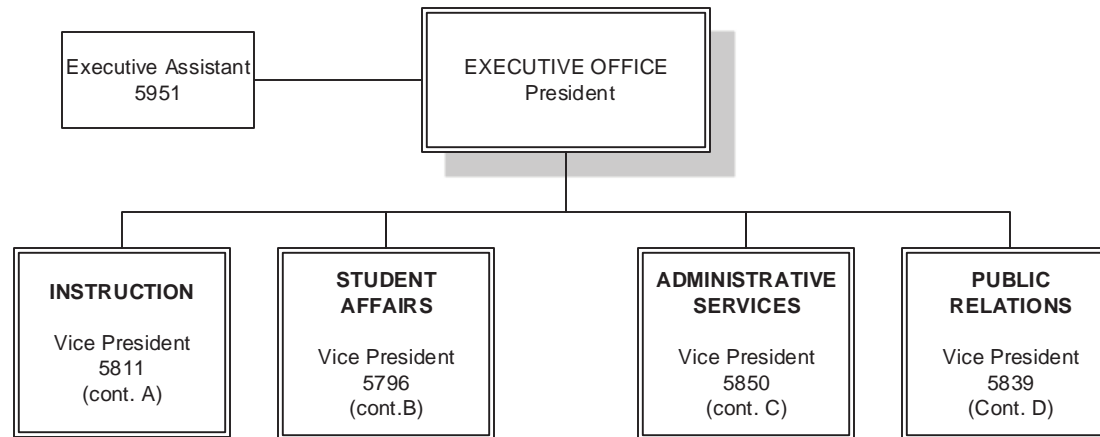

Blue Mountain Community College Org Chart - by 'title' November 1, 2018 Executive Level

Last update – 11/18

BMCC Dept Org Chart

(A) Instruction

November 1, 2018

Last updated – 11/18

BMCC Dept Org Chart

Instruction: CTE & Community Education(A1)

November 1, 2018

Last updated – 11/18

BMCC Dept Org Chart

Instruction: Arts & Sciences (A2)

November 1, 2018

Last updated – 11/18

BMCC Dept Org Chart

Student Affairs (B)