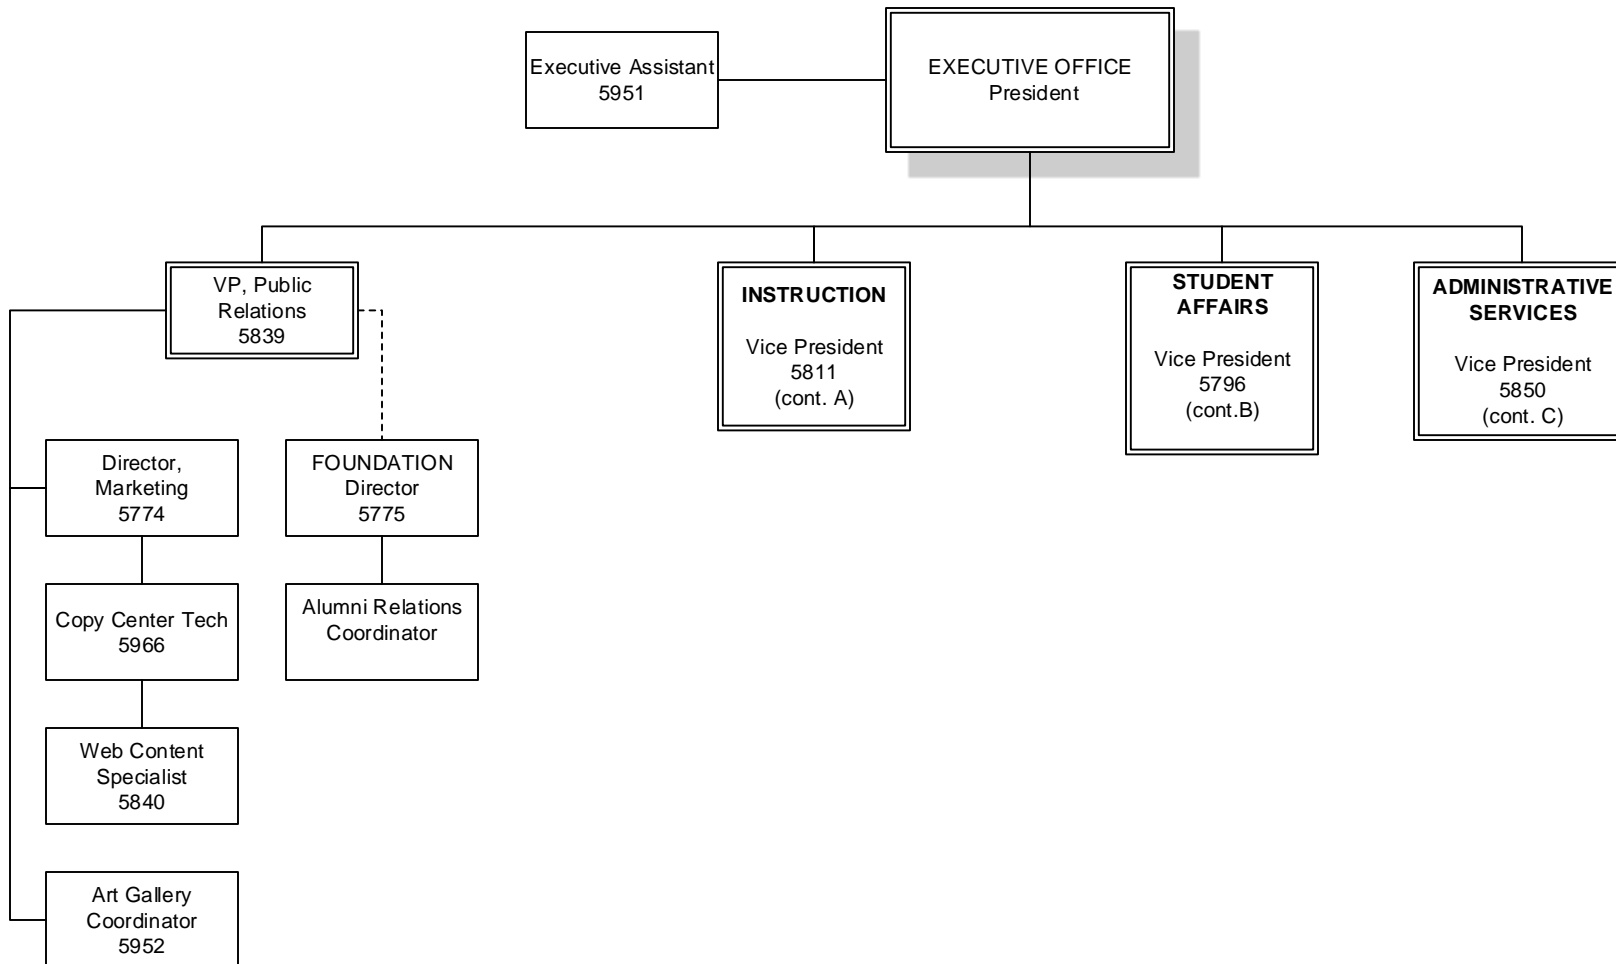

Blue Mountain Community College Org Chart - by 'title' July 1, 2018 Executive Level

Last update – 07/18

BMCC Dept Org Chart

(A) Instruction

July 1, 2018

Last updated – 07/18

BMCC Dept Org Chart Student Affairs (B)

July 1, 2018

Last updated - 07/18

BMCC Dept. Org Chart

Administrative (C)

July 1, 2018

Last updated – 07/18

BMCC Dept Org Chart

Information Technology (D)