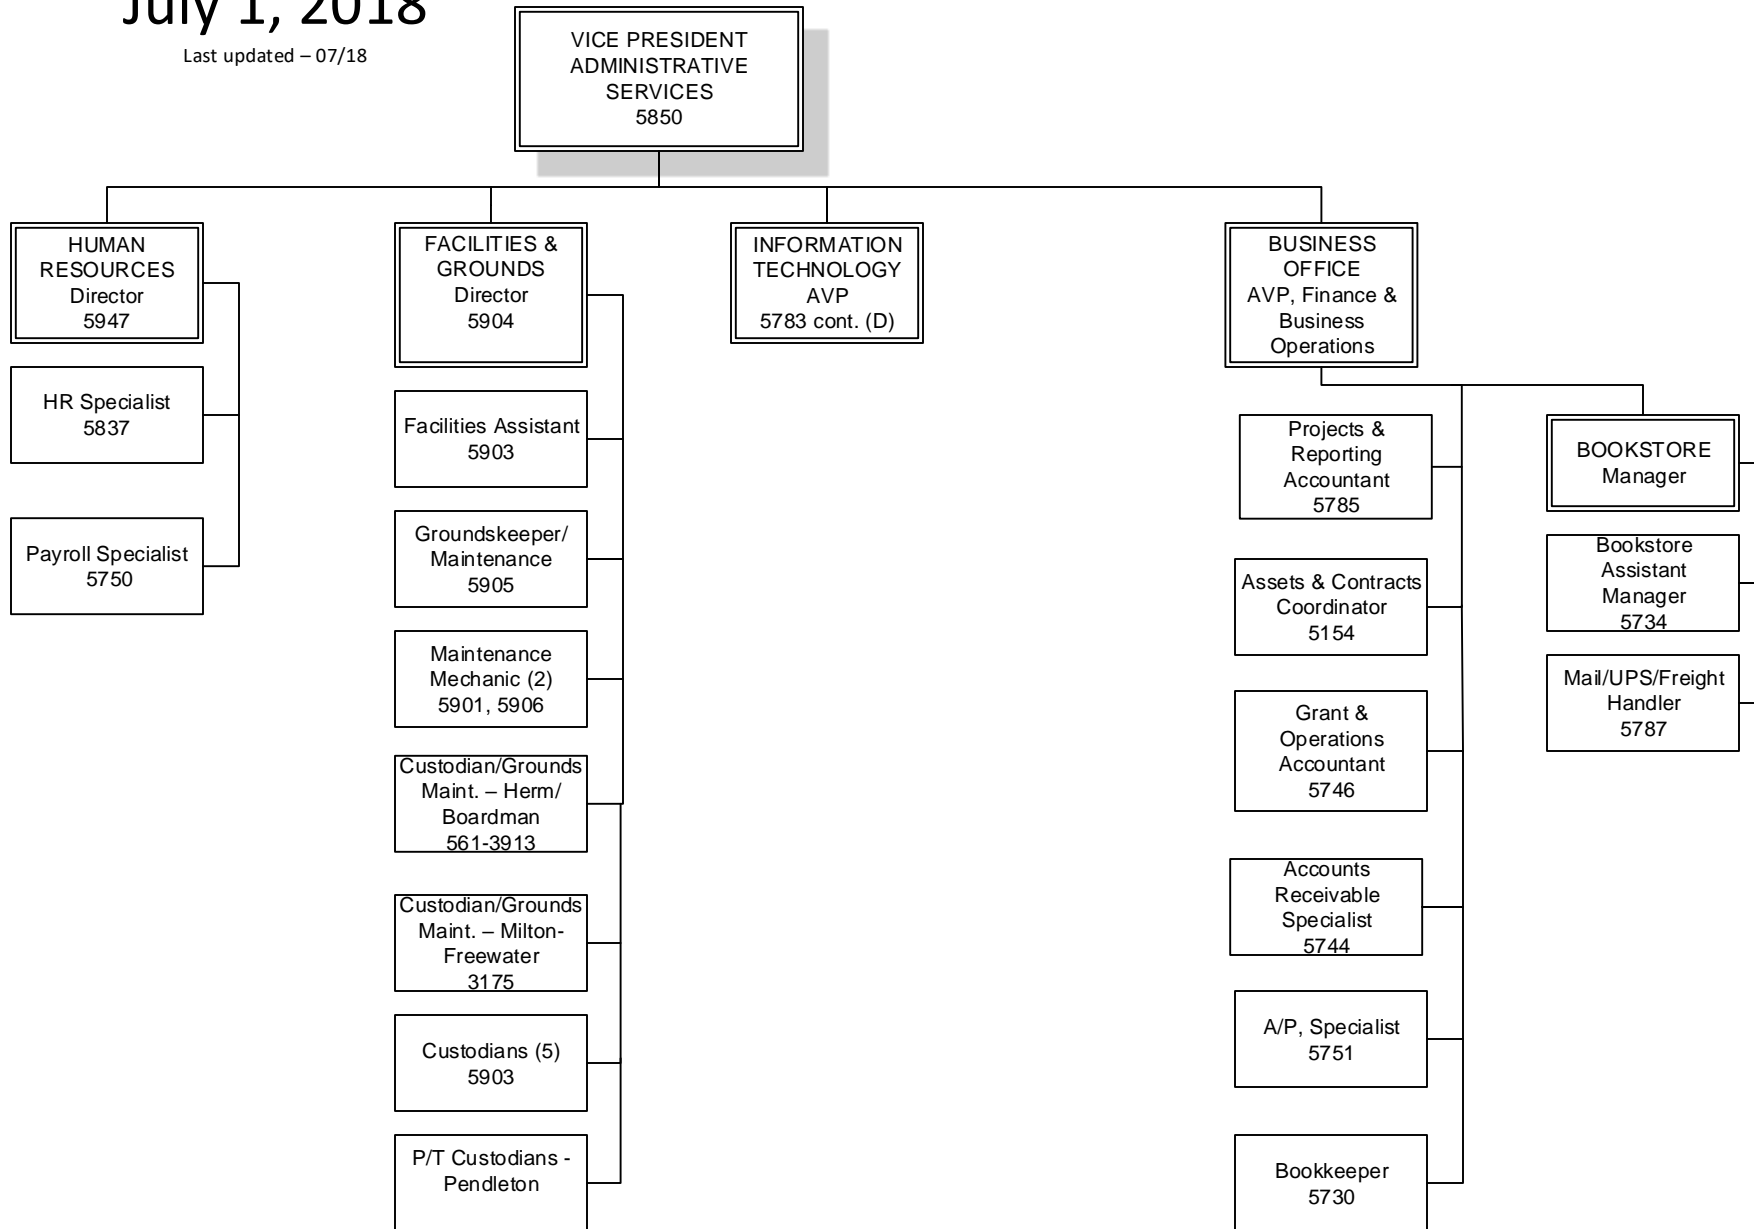

Blue Mountain Community College Org Chart - by 'title' July 1, 2018 Executive Level

Last update – 07/18

BMCC Dept Org Chart

(A) Instruction

July 1, 2018

Last updated – 07/18

BMCC Dept Org Chart Student Affairs (B)

July 1, 2018

Last updated - 07/18

BMCC Dept. Org Chart

Administrative (C)

July 1, 2018

Last updated – 07/18

BMCC Dept Org Chart

Information Technology (D)

July 1, 2018

Last updated – 07/18

BMCC Dept. Org Chart Centers (E) July 1, 2018

Last updated – 07/18