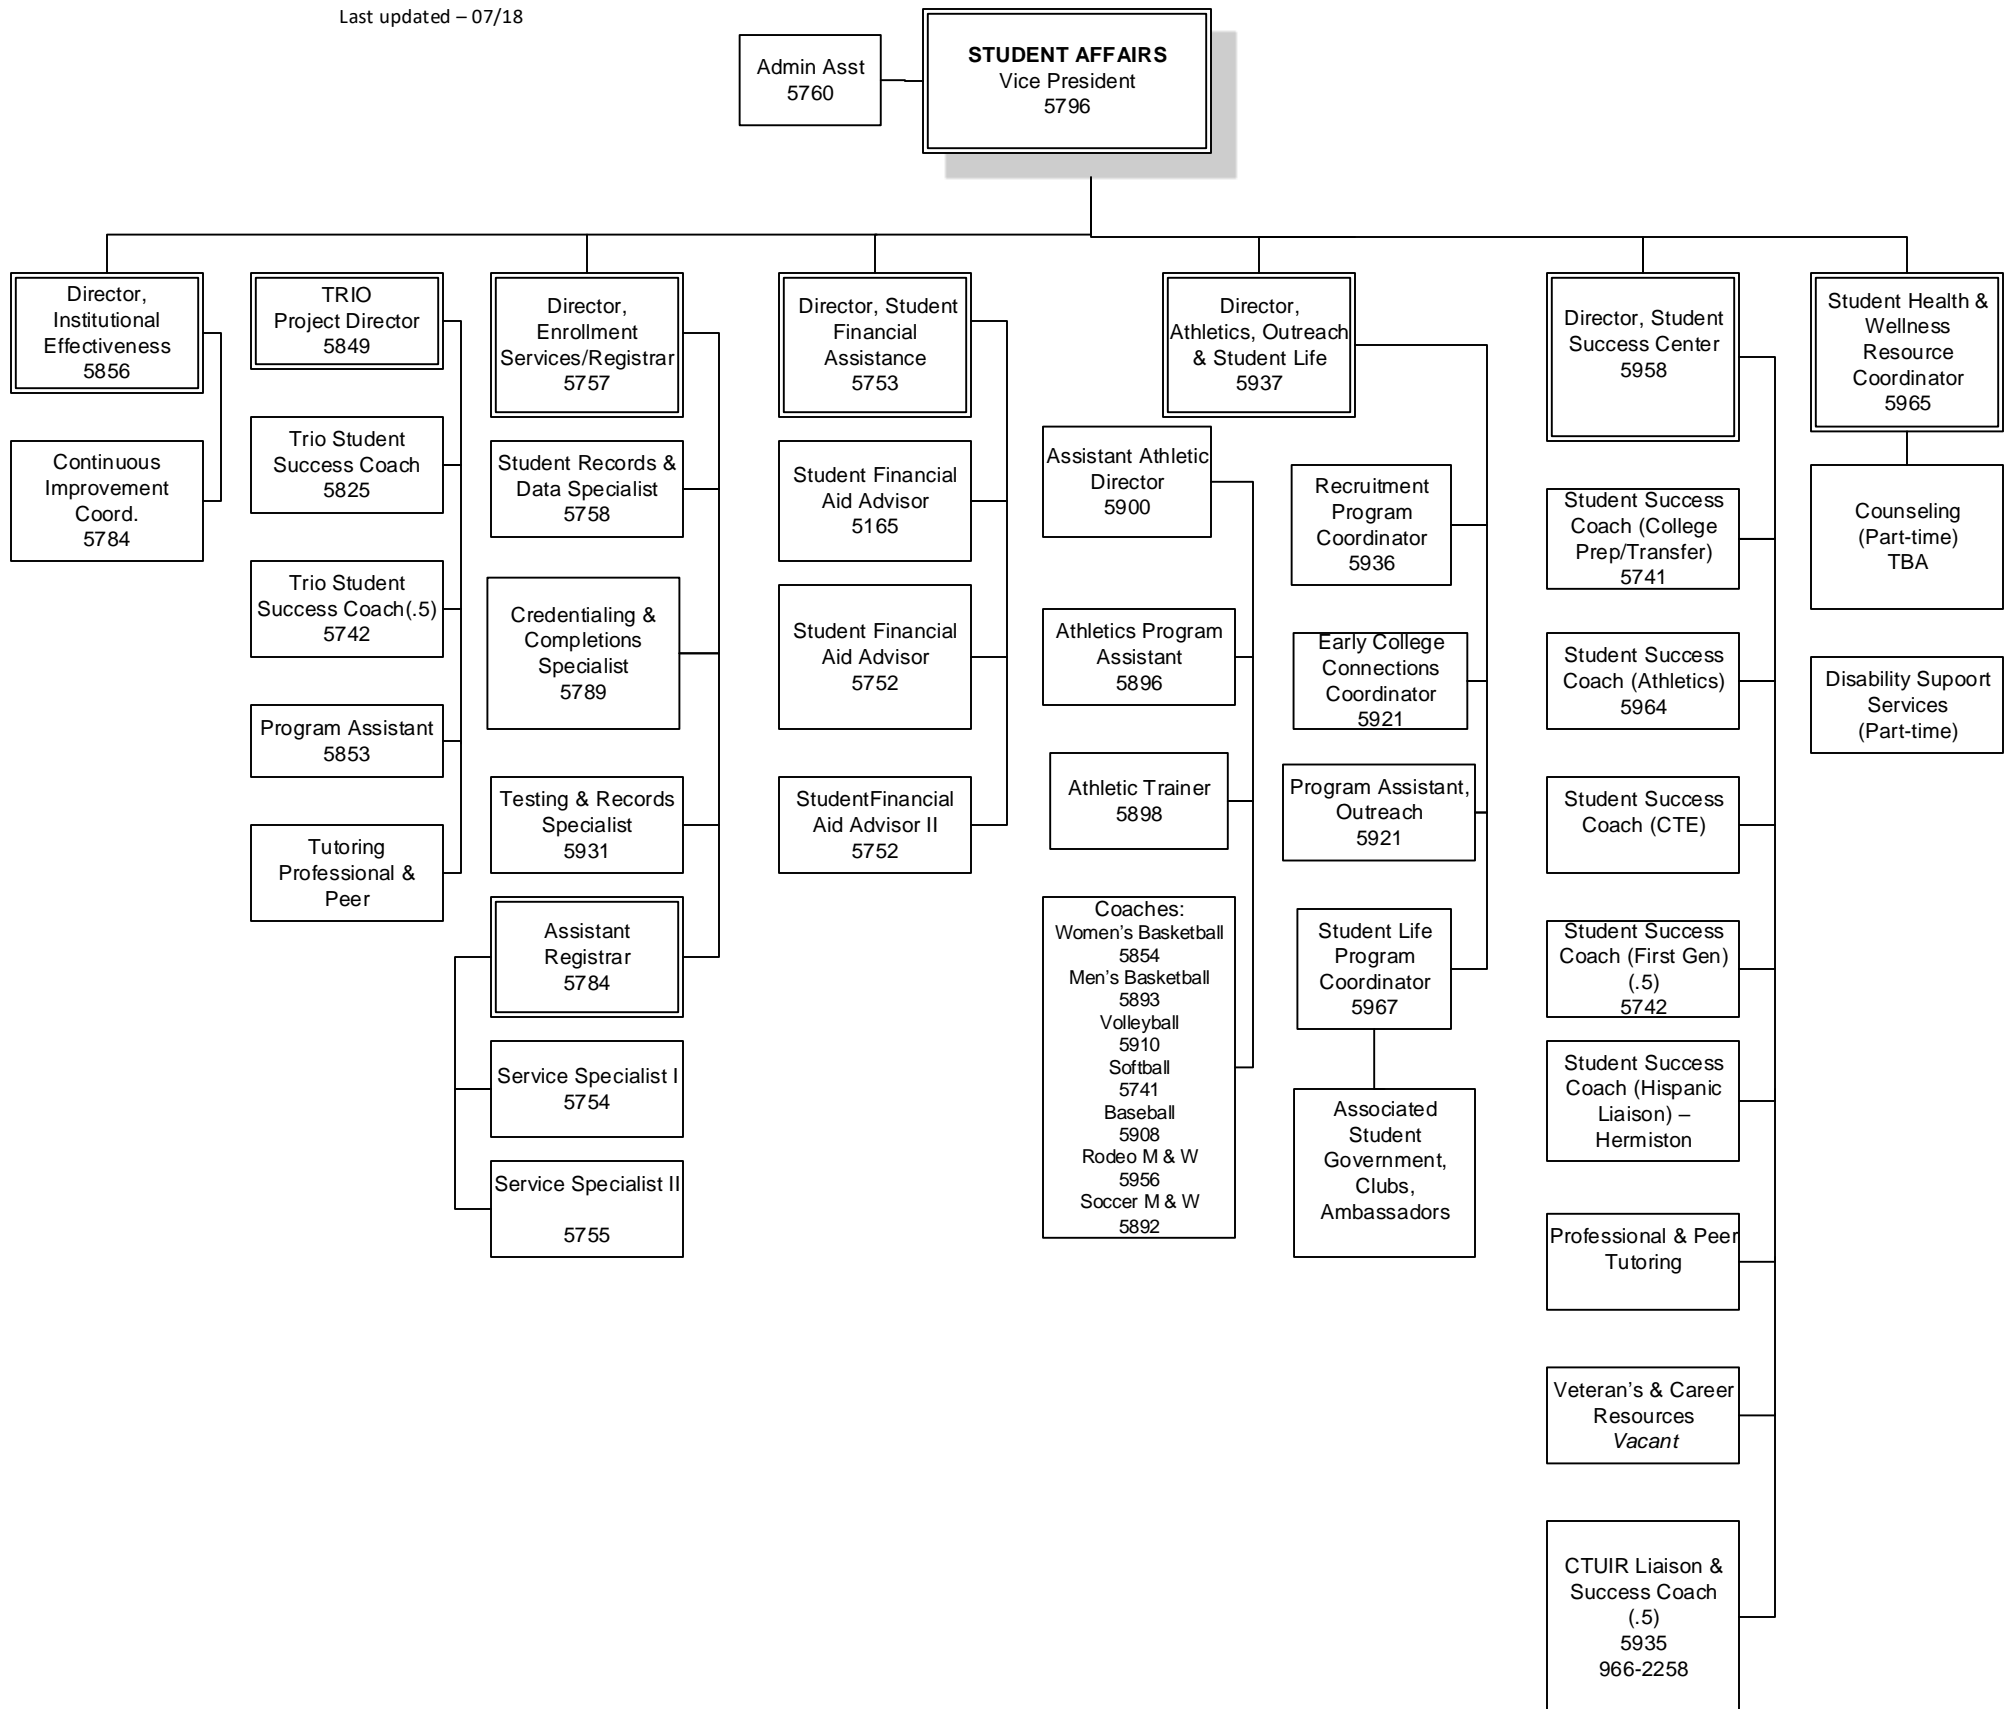

Blue Mountain Community College Org Chart - by 'title' July 1, 2018 Executive Level

Last update – 07/18

BMCC Dept Org Chart

(A) Instruction

July 1, 2018

Last updated – 07/18

BMCC Dept Org Chart Student Affairs (B)

July 1, 2018

Last updated - 07/18

BMCC Dept. Org Chart

Administrative (C)

July 1, 2018

Last updated – 07/18

BMCC Dept Org Chart

Information Technology (D)