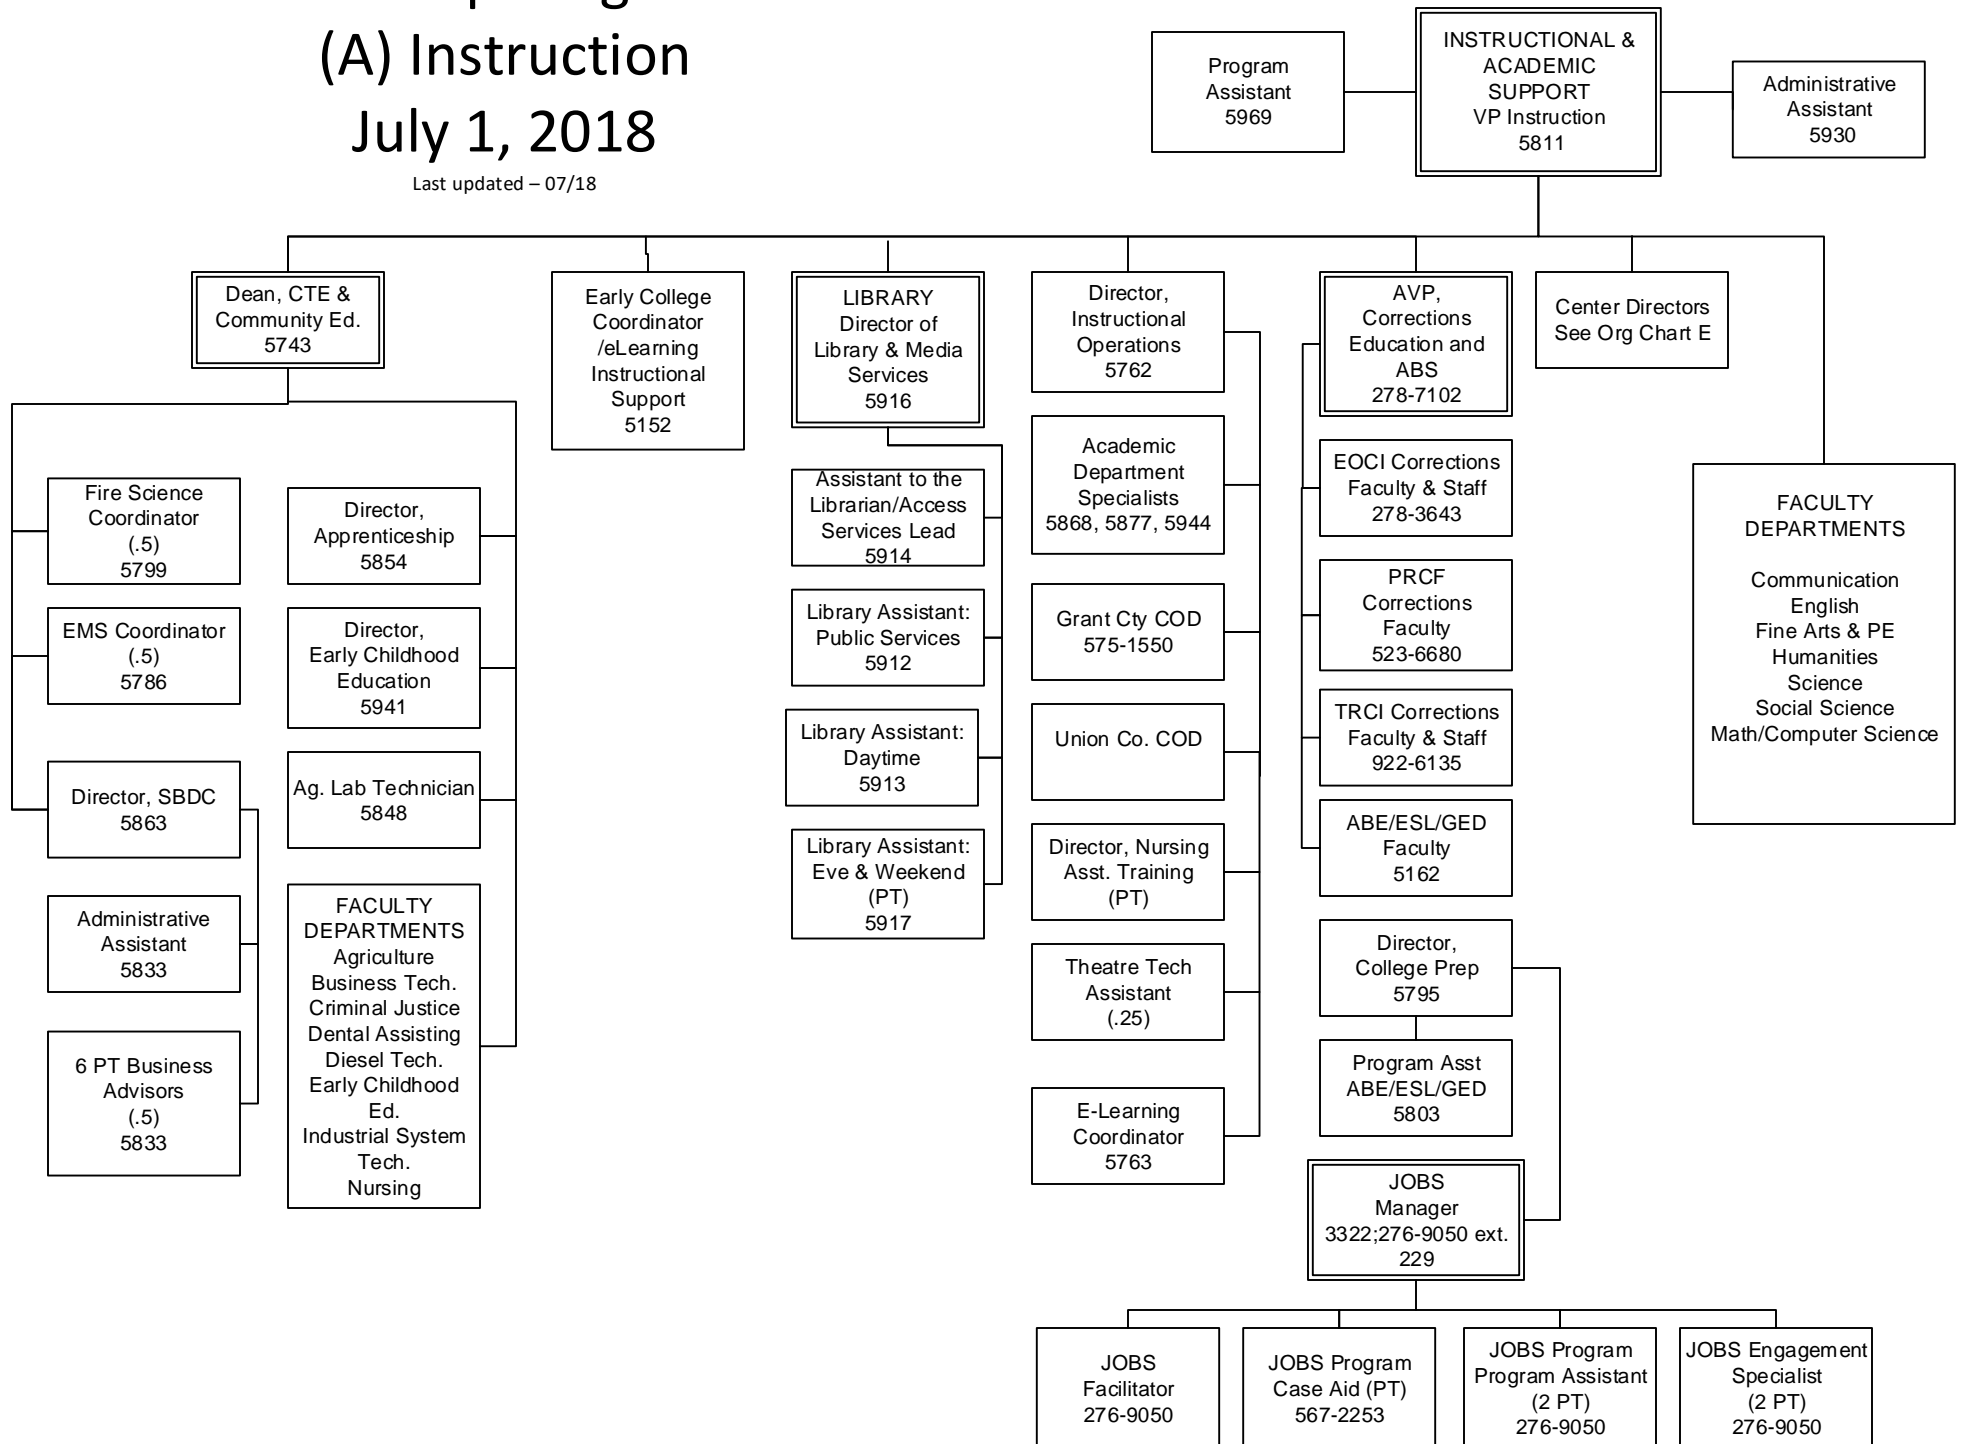

Blue Mountain Community College Org Chart - by 'title' July 1, 2018 Executive Level

Last update – 07/18

BMCC Dept Org Chart

(A) Instruction

July 1, 2018

Last updated – 07/18

BMCC Dept Org Chart Student Affairs (B)

July 1, 2018

Last updated - 07/18

BMCC Dept. Org Chart

Administrative (C)

July 1, 2018

Last updated – 07/18

BMCC Dept Org Chart

Information Technology (D)